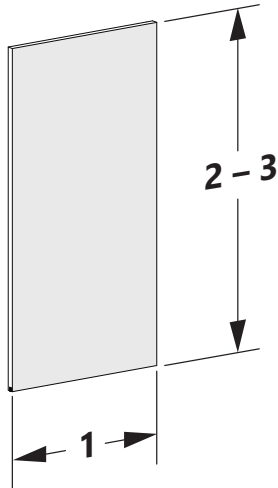

Sync (bi-parting)
for double wood sliding doors
up to 176 lb (80 kg) per panel

i

2x

a

M5 x 30

2x

b

M5 x 35

2x

c

1x

d

i

Optimal aspect ratio

Min. door leaf width

Clearance width and track length