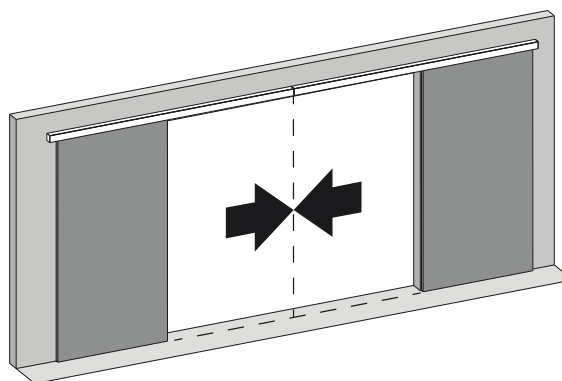

Sync (bi-parting)
for double wood sliding doors
up to 176 lb (80 kg) per panel

i

2x

a

M5 x 30

2x

b

M5 x 35

2x

c

1x

d

i

Optimal aspect ratio

Min. door leaf width

Clearance width and track length